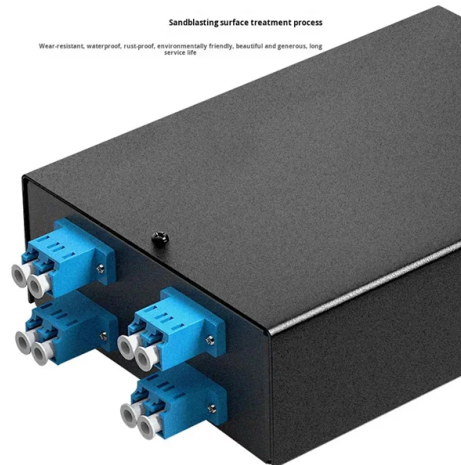

What size wire is needed for a 5KVA electrical cabinet

Overview

Step-5: Check the local electrical codes. Example For 5kW motor @ 230V & PF 0. The chart is prepared based on the direct online start and star-delta starting. Note that, using aluminium cable for low rating motor up to 1. Here 2R indicates Two Run cables. Why Use Our Wire Size Calculator?